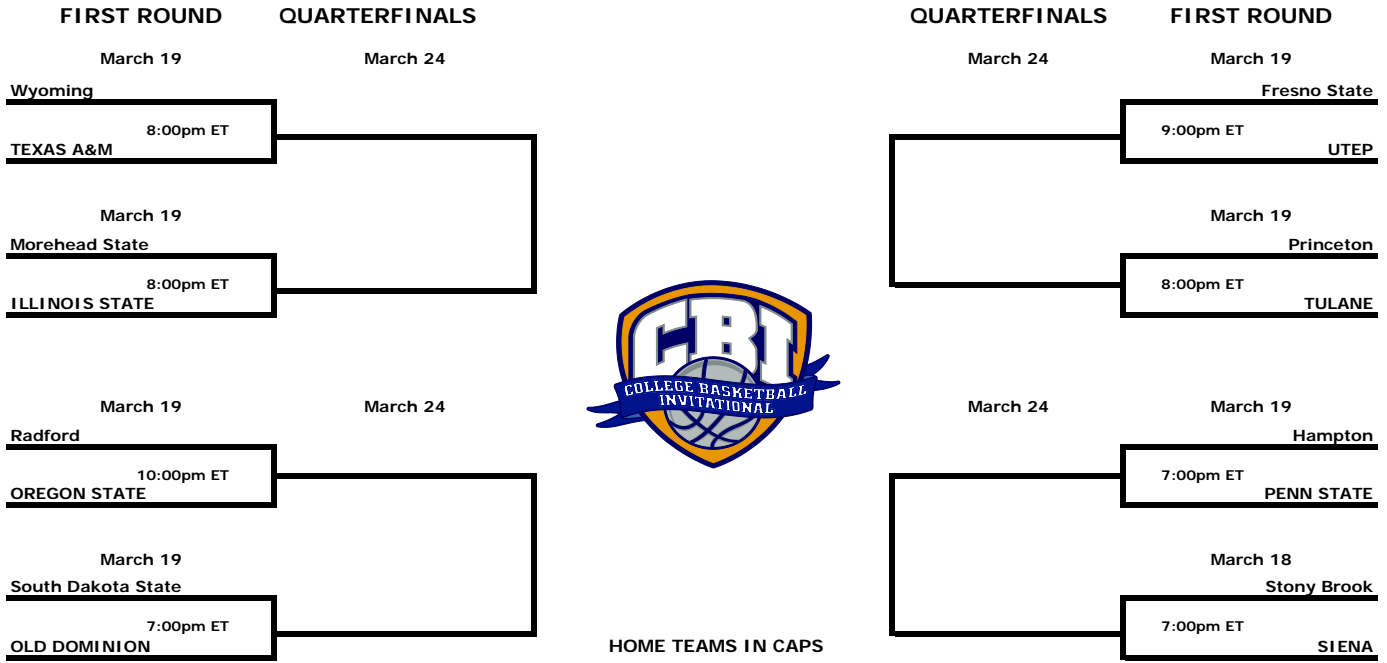

2014 College Basketball Invitational

SEMI FINALS

CHAMPIONSHIP SERIES

*Championship Series is a Best-of-Three
March 31, April 2 & April 4 (if necessary)*

CHAMPION

Television Schedule

<u>March 24</u>	<u>March 31, April 2, April 4*</u>
TBA	TBA
TBA	<i>*if necessary</i>